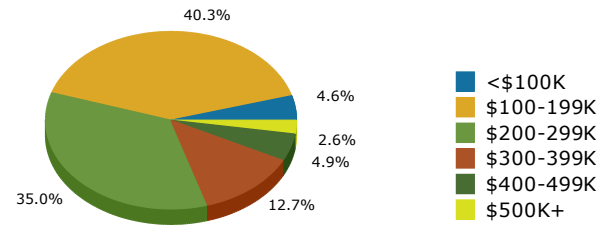

2015 Population by Race

2015 Population by Age

Households

2015 Home Value

2015-2020 Annual Growth Rate

Household Income

Source: U.S. Census Bureau, Census 2010 Summary File 1. Esri forecasts for 2015 and 2020.