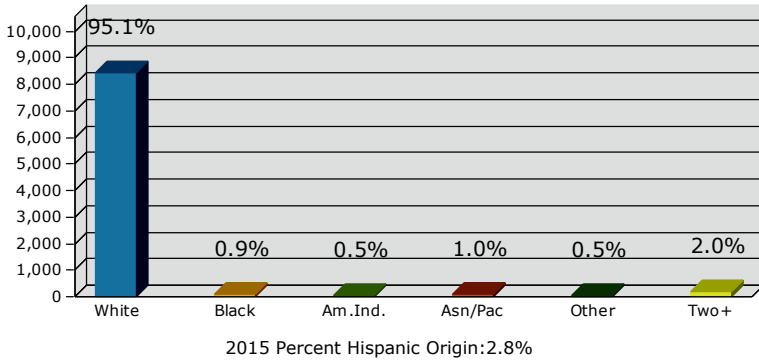

2015 Population by Race

2015 Population by Age

Households

2015 Home Value

2015-2020 Annual Growth Rate

Household Income

Source: U.S. Census Bureau, Census 2010 Summary File 1. Esri forecasts for 2015 and 2020.