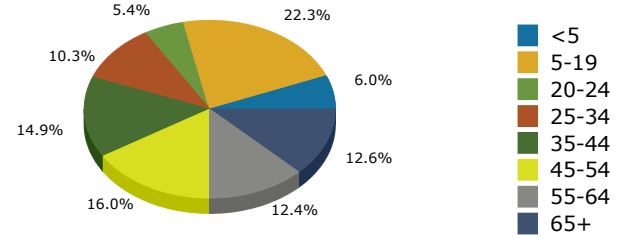

2015 Population by Race

2015 Population by Age

Households

2015 Home Value

2015-2020 Annual Growth Rate

Household Income

Source: U.S. Census Bureau, Census 2010 Summary File 1. Esri forecasts for 2015 and 2020.